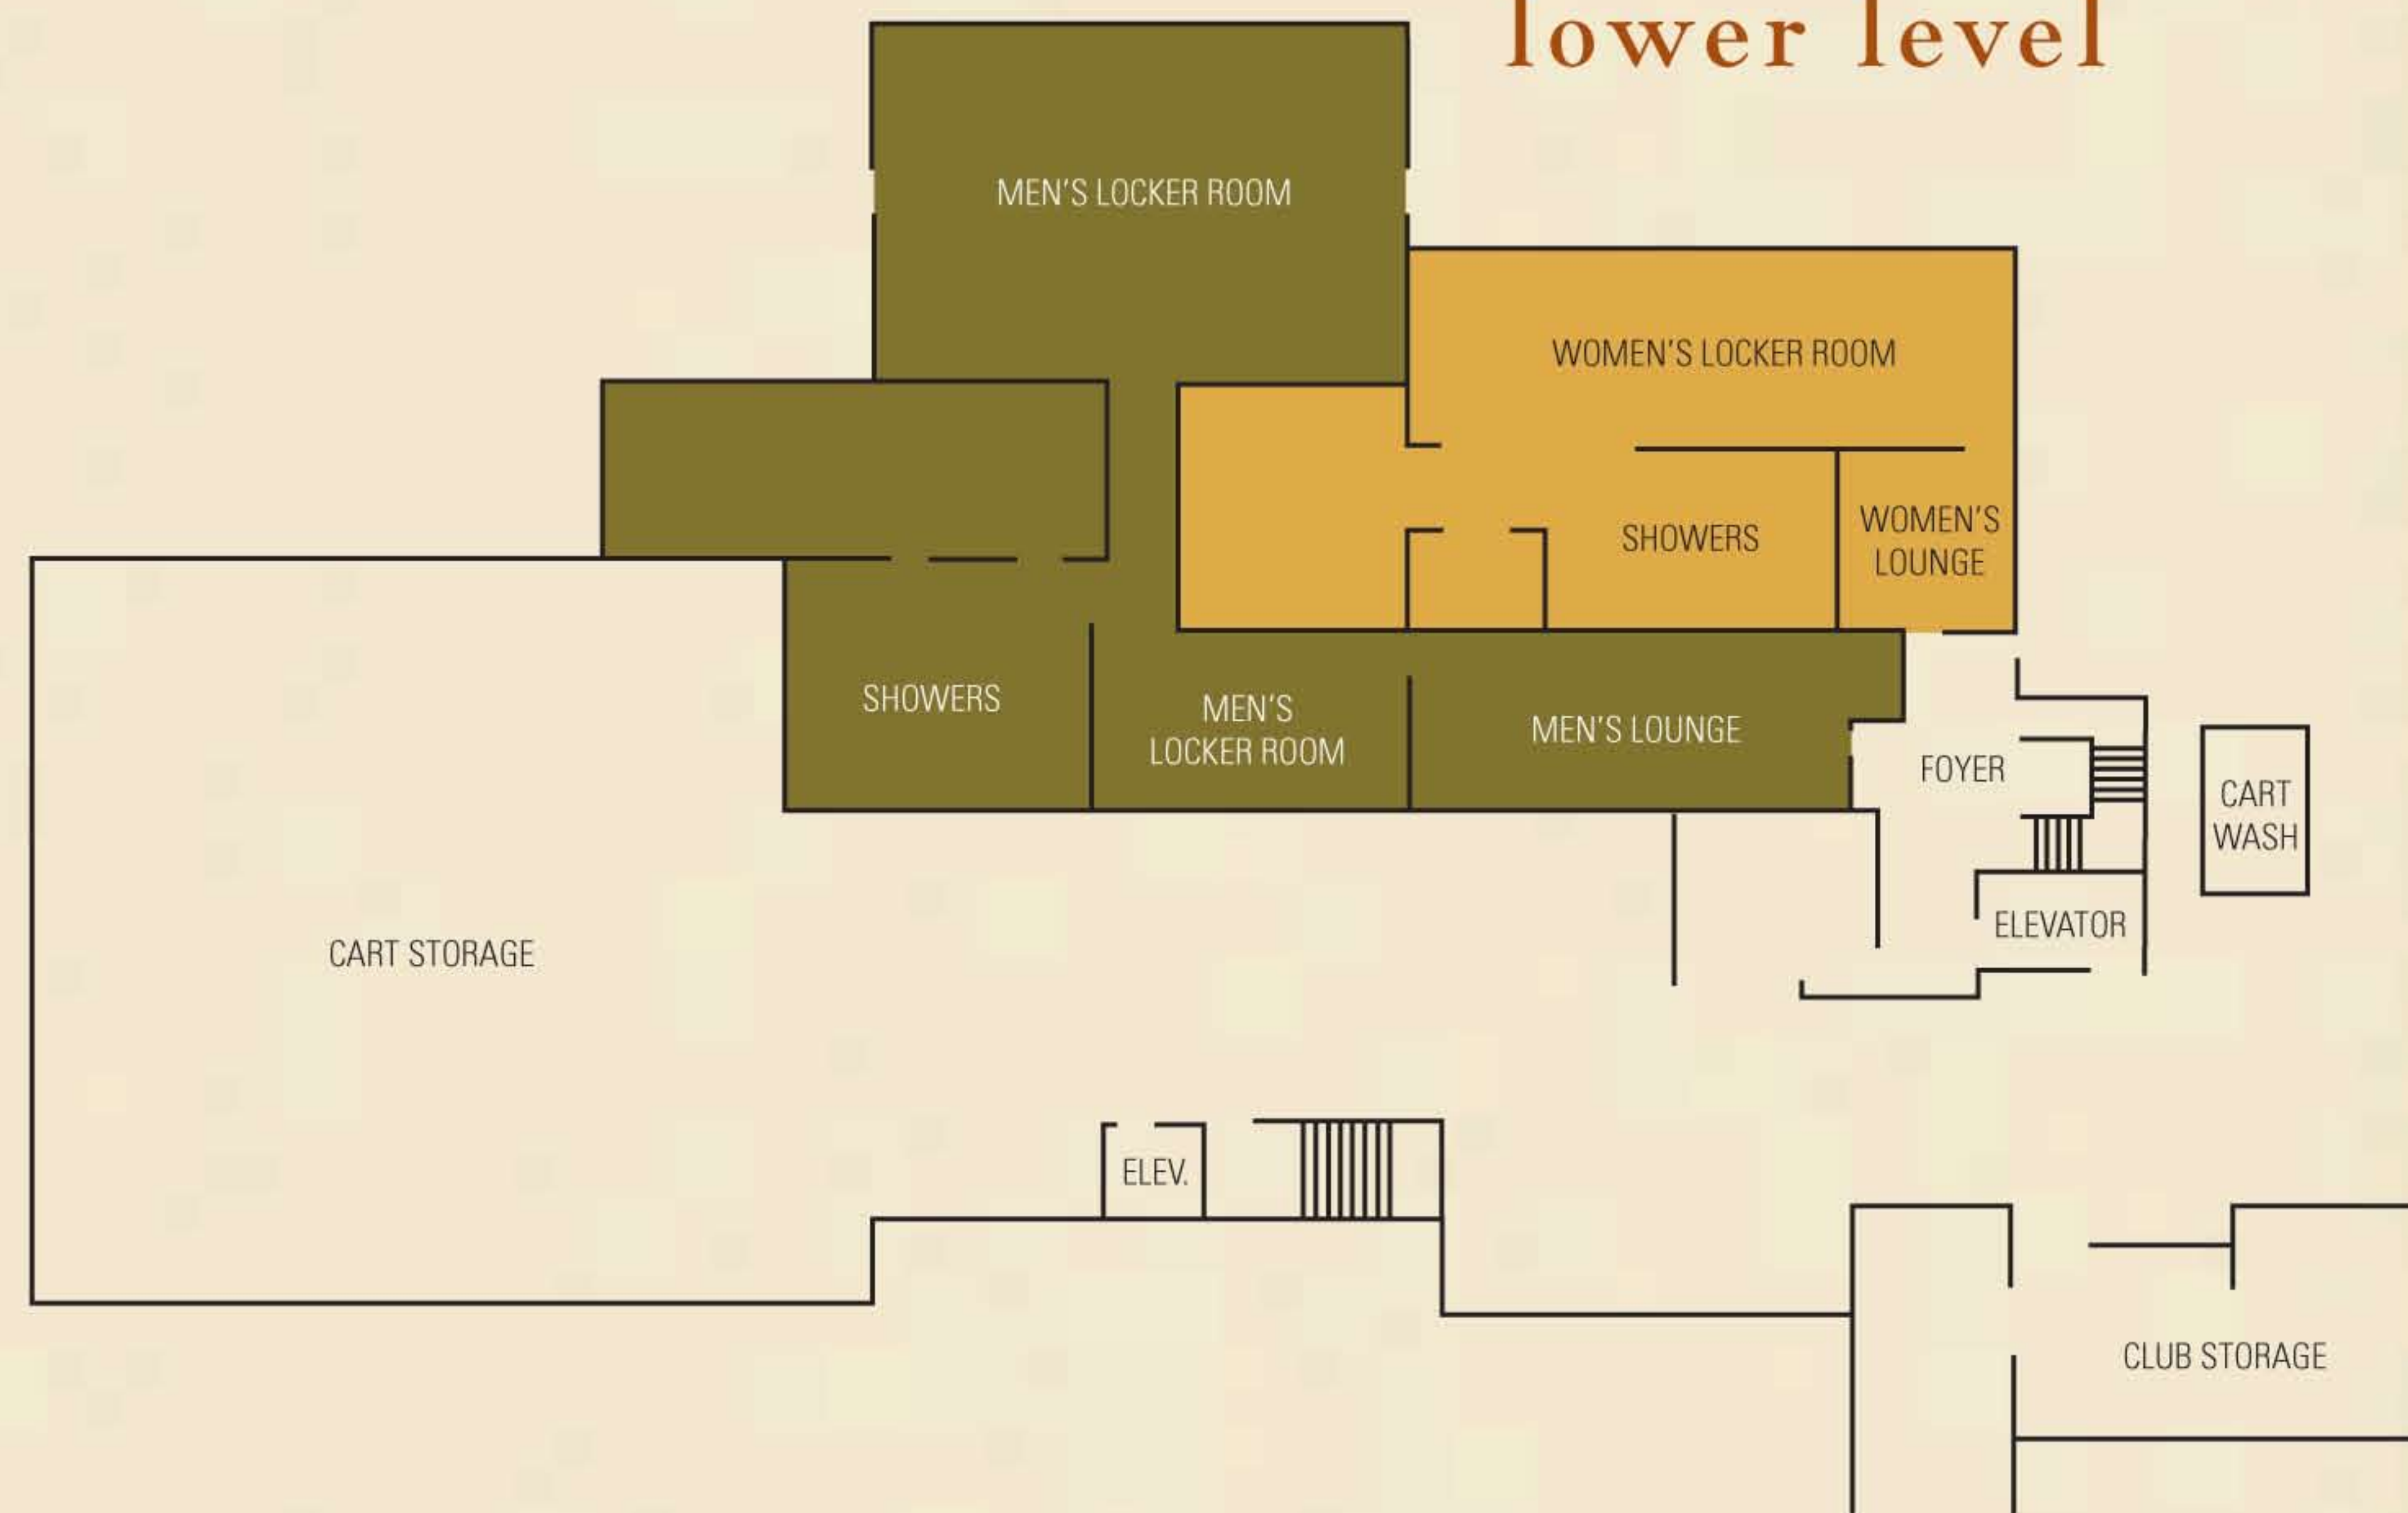

clubhouse

Lansdowne Resort

main level

Lansdowne Resort
 44050 Woodridge Parkway,
 Lansdowne, Virginia 20176,
 877-509-8400, 703-729-8400
 Fax 703-729-4096

lower level

	Room Dimensions	Net Sq. Feet	Ceiling Height	Theater	Classroom	U-Shape	Hollow Square	Conference	Banquet Rounds	Reception
Club House A&B	49'8" x 84'	4184	16	150	130	45	50	40	280	300
Club House A	49'8" x 84'	2092	16	125	75	30	38	24	120	100
Club House B	49'8" x 84'	2092	16	125	75	30	35	24	120	100